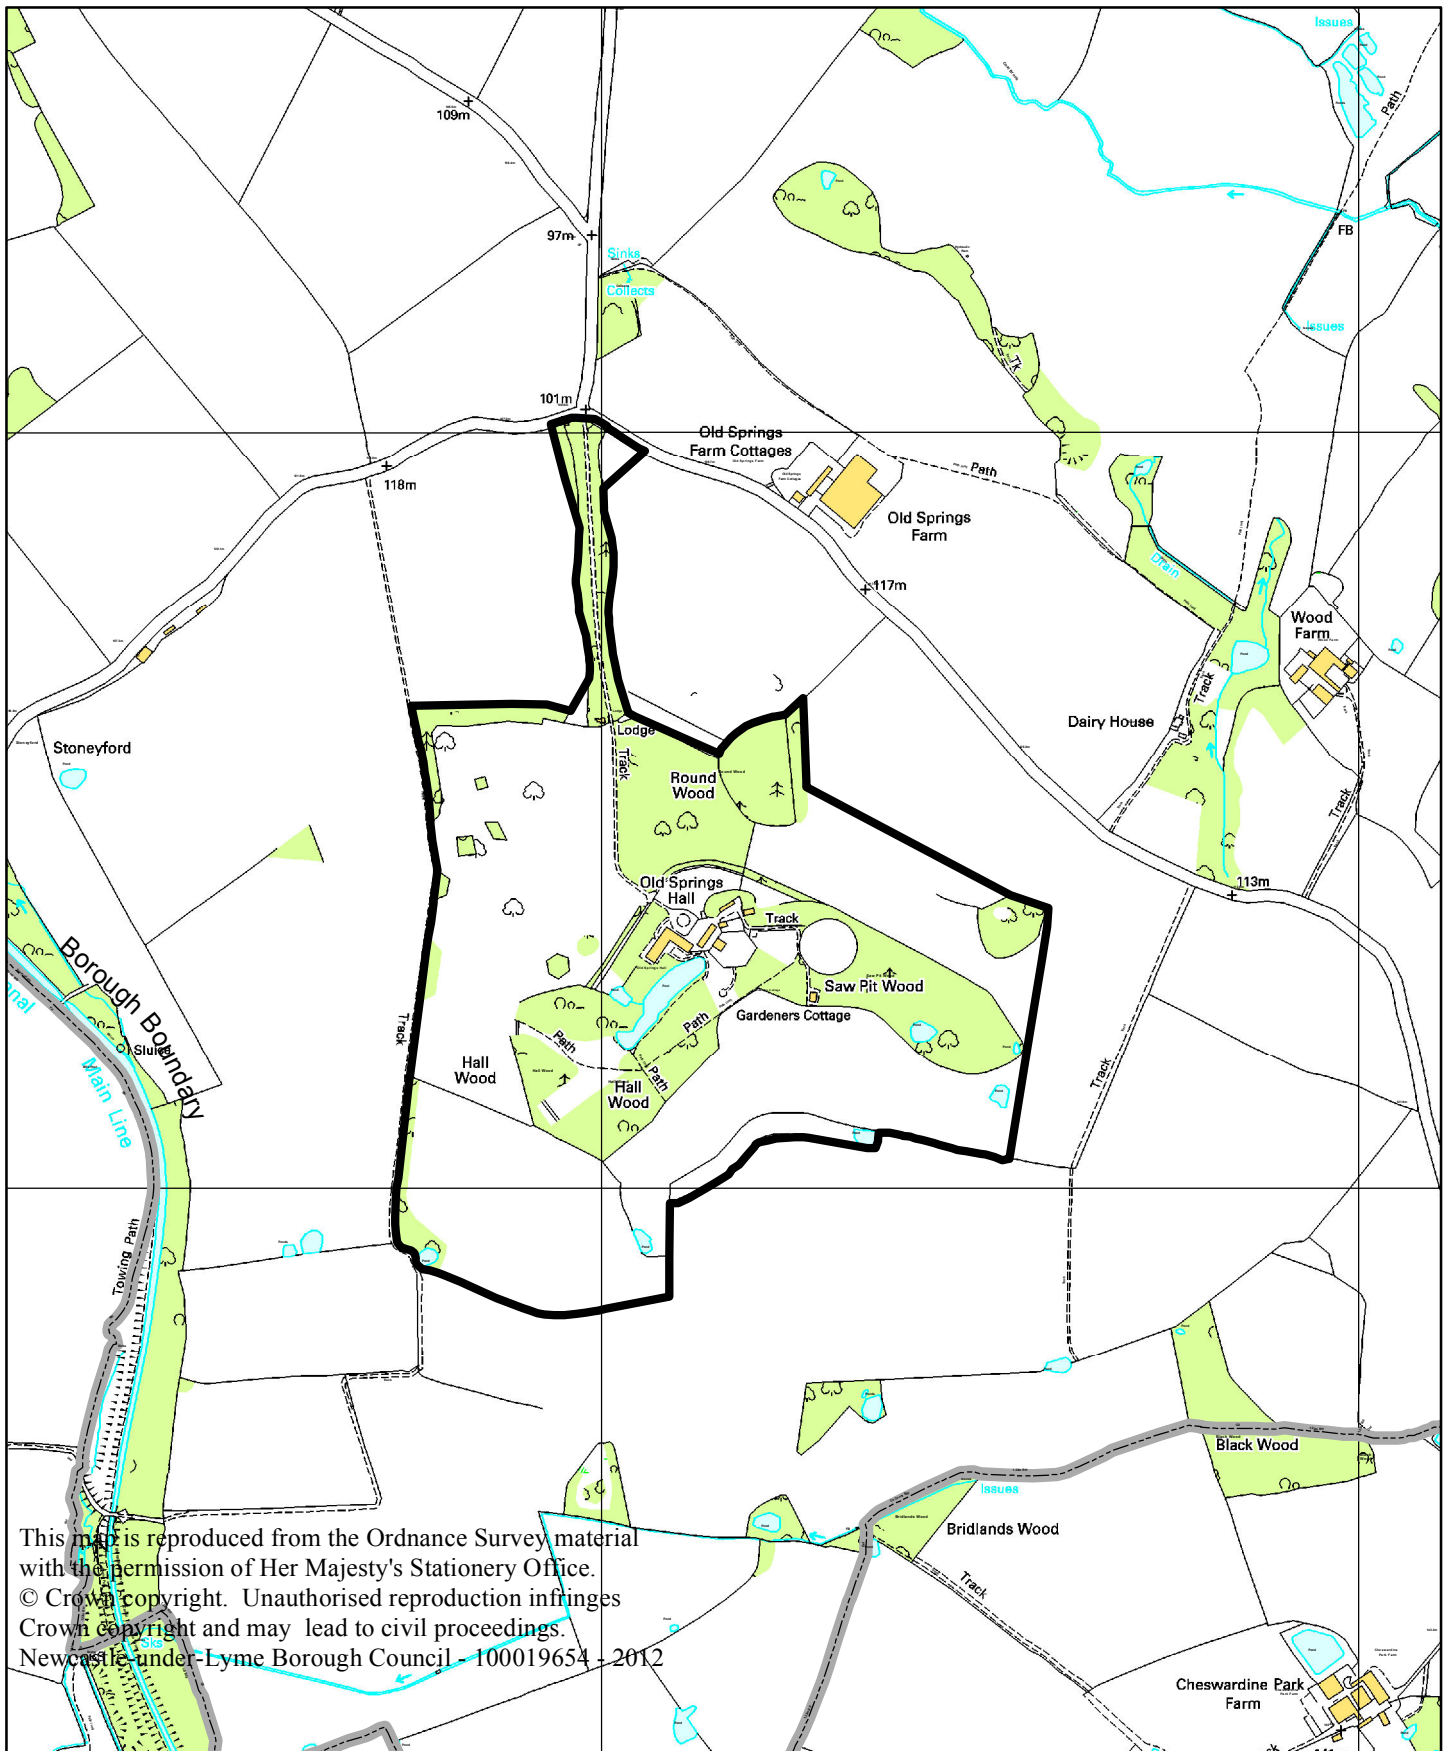

12/00161/FUL & 12/00162/LBC  
Old Springs Hall, Old Springs, Market Drayton

NEWCASTLE-UNDER-LYME  
BOROUGH COUNCIL

This map is reproduced from the Ordnance Survey material with the permission of Her Majesty's Stationery Office. © Crown copyright. Unauthorised reproduction infringes Crown copyright and may lead to civil proceedings. Newcastle-under-Lyme Borough Council - 100019654 - 2012